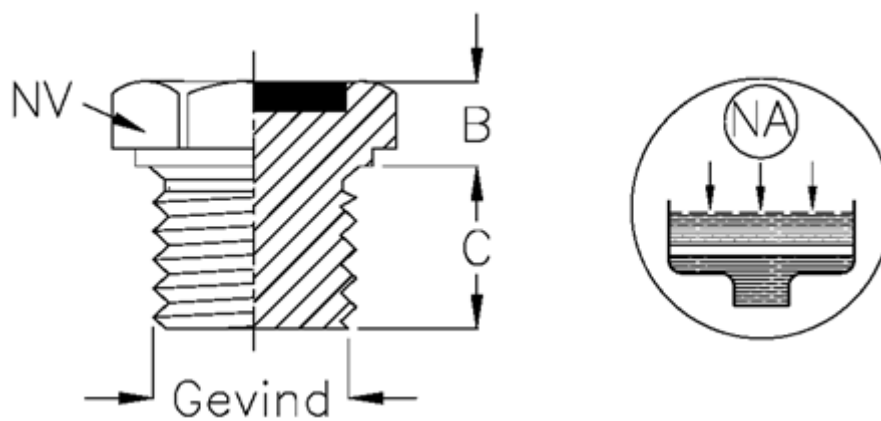

Article number: 21321348A

Description: Drain filling plug
Type 32B G 1/2 ET.A (filling red)

Measures

B = 7
C = 11
NV = 27
Thread = 1/2 GAS